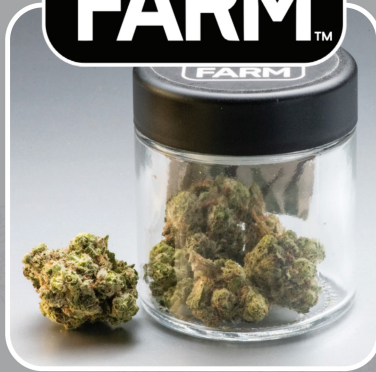

GOOD PEOPLE. GOOD CANNABIS. GOOD DAY.

**GOOD
DAY
FARM™**

STRAIN CLASSIFICATION

Indica Hybrid

TERPENES

Terpinolene, Pinene,
Myrcene, Limonene

LINEAGE

Blueberry, Headband

KNOWN TO ALLEVIATE

- Nausea
- Anxiety
- Chronic Pain
- Mood swings

BLUEBERRY HEADBAND

Blueberry Headband is an Indica dominant hybrid (70% Indica, 30% Sativa) strain made by crossing Headband with Blueberry. Blueberry Headband produces a tart and fruity scent and sometimes an earthy lemon aroma. The taste is a sweet flavor of pine, lemon, and a hint of blueberries.